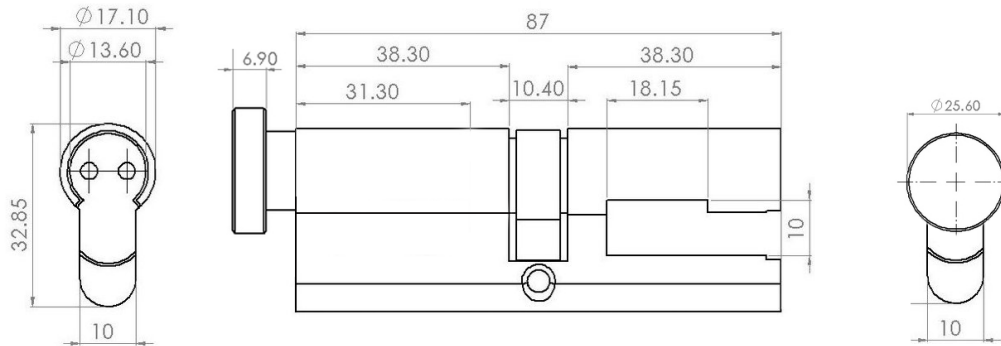

EXT "SFIC" (Small Format Interchangeable Core) Cylinder

**SFIC EXT cylinder Technical Specification:**

Part No: 8EE7E86 - EXT  
Material: Brass  
Style: Euro Profile  
Height (total): 32.85mm  
Length (total): 87mm  
Configuration: 38/38  
Width (total): 17.10mm  
Width (lower): 10mm  
Core width: 13.60mm  
Thumb Turn style: Variable

**Available Thumb Turns:**

- Round
- Round Knurled
- Diamond
- Flat-square