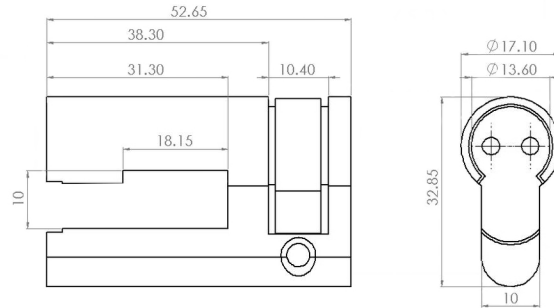

EXS "SFIC" (Small Format Interchangeable Core) Cylinder

Part No: EXS
Material: Brass
Style: Euro Profile
Height (total): 32.85mm
Length (total): 52.65mm
Width (total): 17.10mm
Width (lower): 10mm
Core width: 13.60mm
Thumb Turn style: N/A