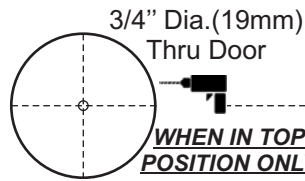

Arrow
 Revolution™
 Cylindrical Lever Lockset
 80-8150-0028-010
 Rev B

Vertical Center Line

CUT

2-3/4" (70mm)
 Between Centers

CUT

CUT

CUT

CUT

CUT

CUT

5/32" Dia x 1/8" Deep
 (4mm x 3mm)
 2 Locations
 Both sides of door

5/32" Dia x 1/8" Deep
 (4mm x 3mm)
 2 Locations
 Both sides of door

CUT

CUT

2-1/8" Dia
 (54mm)
 Thru Door

5/16" Dia
 (8mm)
 Thru Door

LOW EDGE Fold Line
 2-3/8" Beveled Backset

LOW EDGE Fold Line
 2-3/8" Square Backset

LOW EDGE Fold Line
 2-3/4" Beveled Backset

LOW EDGE Fold Line
 2-3/4" Square Backset

3-1/2"
 (89mm)
 Between Centers

Horizontal Center Line

3-1/2"
 (89mm)
 Between Centers

3"

CAUTION:
 If printed from website
 Print 1:1 Scale
 Measure both 3" lines to check scale

3"