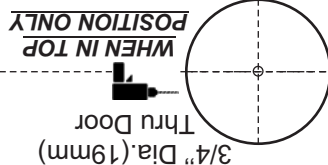

CUT

CUT

5/32" Dia x 1/8" Deep
 (4mm x 3mm)
 2 Locations
 Both sides of door

5/32" Dia x 1/8" Deep
 (4mm x 3mm)
 2 Locations
 Both sides of door

CUT

CUT

2-1/8" Dia
 (54mm)
 Thru Door

5/16" Dia
 (8mm)
 Thru Door

LOW EDGE Fold Line
 2-3/8" Beveled Backset

LOW EDGE Fold Line
 2-3/8" Square Backset

LOW EDGE Fold Line
 2-3/4" Beveled Backset

LOW EDGE Fold Line
 2-3/4" Square Backset

3-1/2"
 (89mm)
 Between Centers

Horizontal Center Line

3-1/2"
 (89mm)
 Between Centers

3"

CAUTION:
 If printed from website
 Print 1:1 Scale
 Measure both 3" lines to check scale

3"